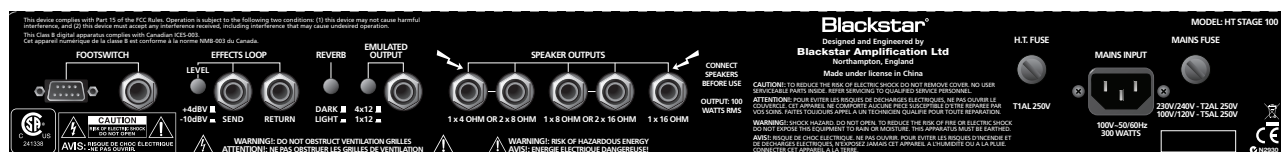

16 Ohm

2 x 16 Ohm

16 Ohm