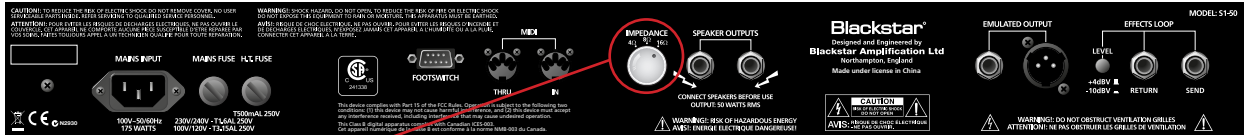

SERIES ONE

1 x 16 Ohm

16 Ohm

2 x 16 Ohm

16 Ohm

16 Ohm

Blackstar[®]

AMPLIFICATION