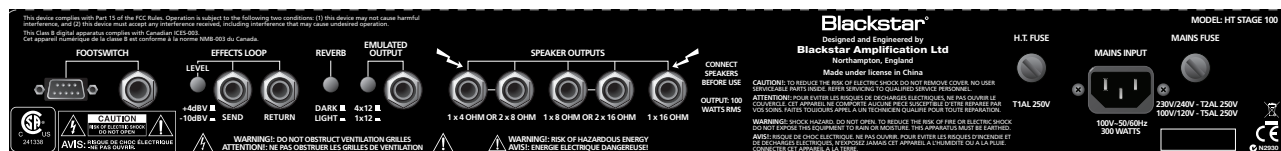

Blackstar®

AMPLIFICATION

IMPEDANCE MATCHING

HT-SERIES

1 x 16 Ohm